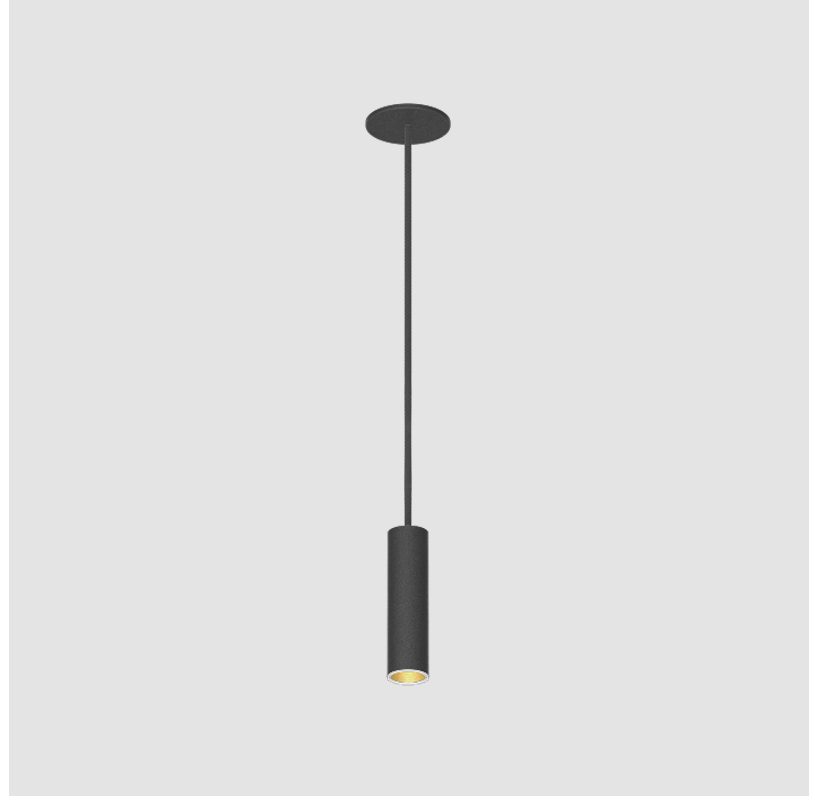

ELECTRICAL

Lamp Type: LED (Zhaga Standard)
Input Wattage (W): 10.9
Total Output Wattage (W): 9
Dimming: Non-Dimmable
Driver Included: Yes
Driver Location: External
Driver Type: Constant Current
Driver Class: Class 2
Input Voltage (V): 120
Constant Current (MA): 500
Upon Request: Remote: 0-10Vdc dimming / Phase dimming 120Vac

LED

Number of LEDs: 1
Color Temperature (°K): 2700 / 3000 / 4000
Max. Delivered Lumen (lm): 842
CRI: >90 CRI
Lamp Life (hrs): 50000
Upon Request: ***3500K available in minimum quantities (larger quantities upon request)

OPTICAL

Reflector: 40 / 50

RATINGS AND CERTIFICATIONS

Certified By: Certified for North American Standards
IP Rating: IP20

© 2026, T 1800-388-3382, F 416-247-9319, www.zaneen.com

Available for International specifications by adding 'INT' at the end of the existing Model #. For assistance on 'custom' specifications, contact zteam@zaneen.com. In a constant effort to supply the best product, we reserve the right to change specifications or materials without notice. The most recent specification sheets are found at zaneen.com