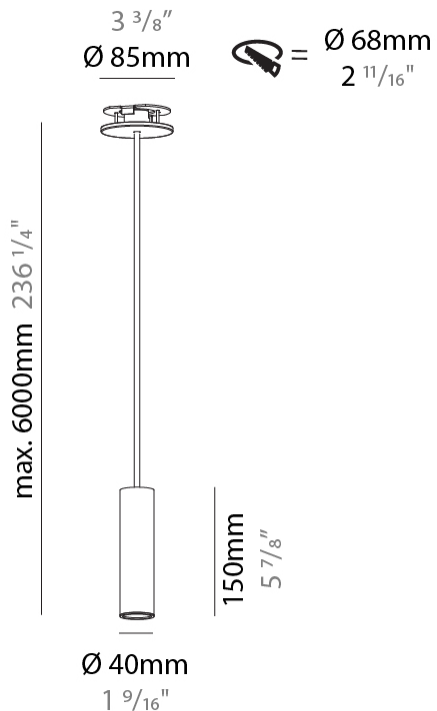

ELECTRICAL

Lamp Type: LED (Zhaga Standard)
Input Wattage (W): 10.9
Total Output Wattage (W): 9
Dimming: Non-Dimmable
Driver Included: Yes
Driver Location: External
Driver Type: Constant Current
Driver Class: Class 2
Input Voltage (V): 120
Constant Current (MA): 500
Upon Request: Remote: 0-10Vdc dimming / Phase dimming 120Vac

LED

Number of LEDs: 1
Color Temperature (°K): 2700 / 3000 / 4000
Max. Delivered Lumen (lm): 842
CRI: >90 CRI
Lamp Life (hrs): 50000
Upon Request: ***3500K available in minimum quantities (larger quantities upon request)

OPTICAL

Reflector: 40 / 50

RATINGS AND CERTIFICATIONS

Certified By: Certified for North American Standards
IP Rating: IP20

© 2026, T 1800-388-3382, F 416-247-9319, www.zaneen.com

Available for International specifications by adding 'INT' at the end of the existing Model #. For assistance on 'custom' specifications, contact zteam@zaneen.com. In a constant effort to supply the best product, we reserve the right to change specifications or materials without notice. The most recent specification sheets are found at zaneen.com